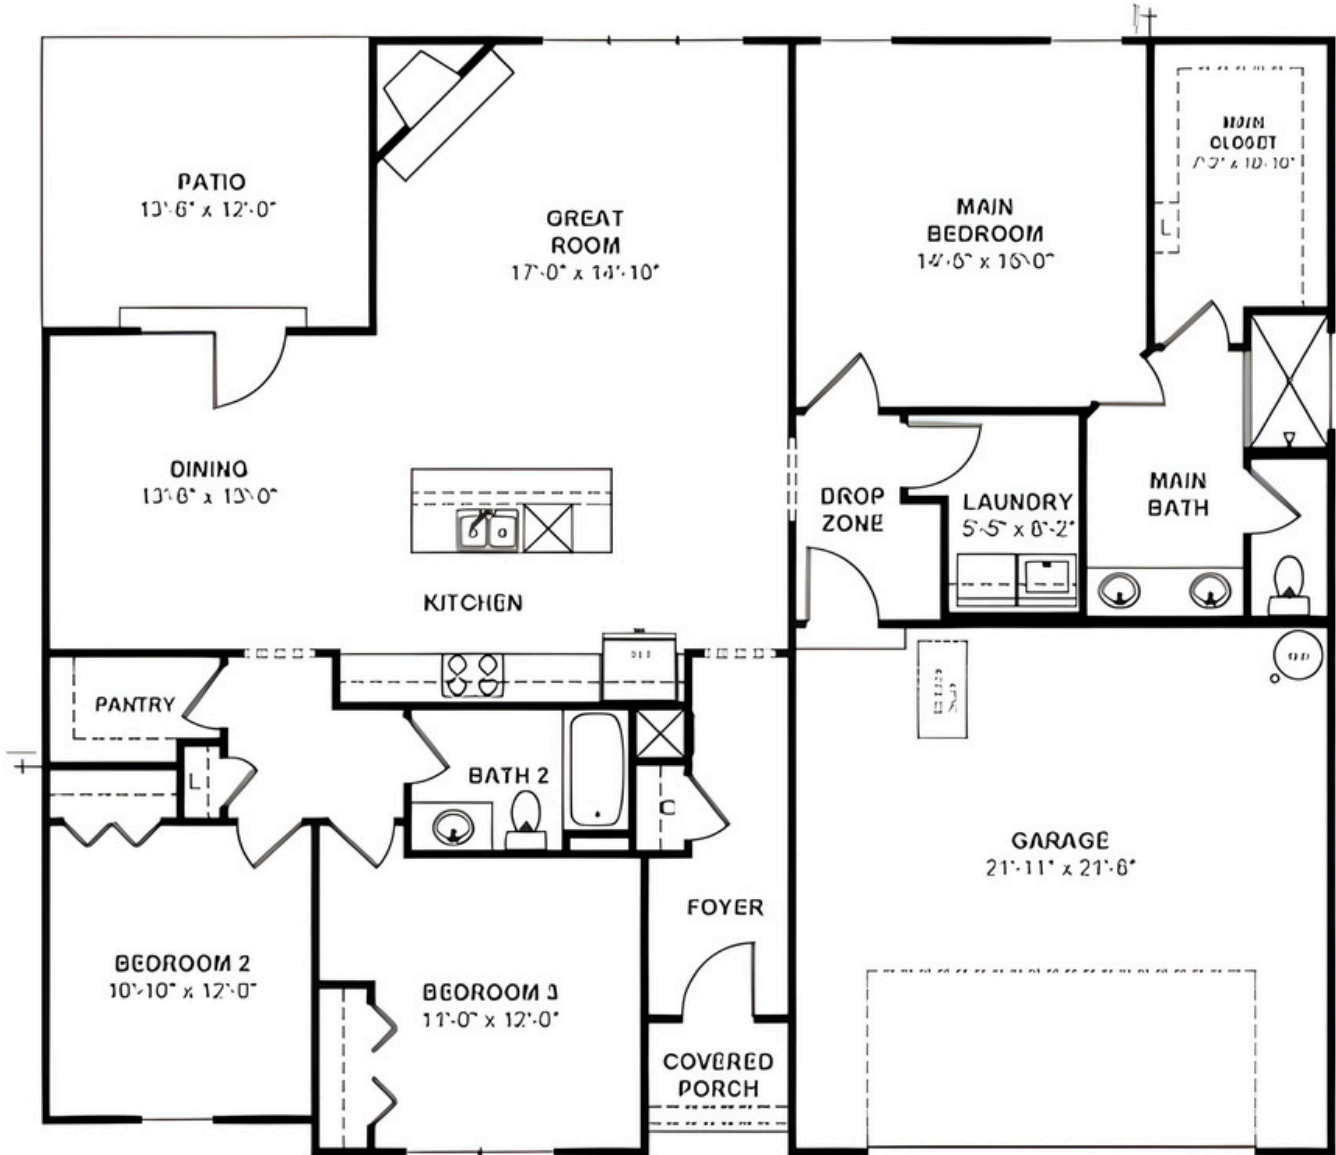

Ocoee Floor Plan